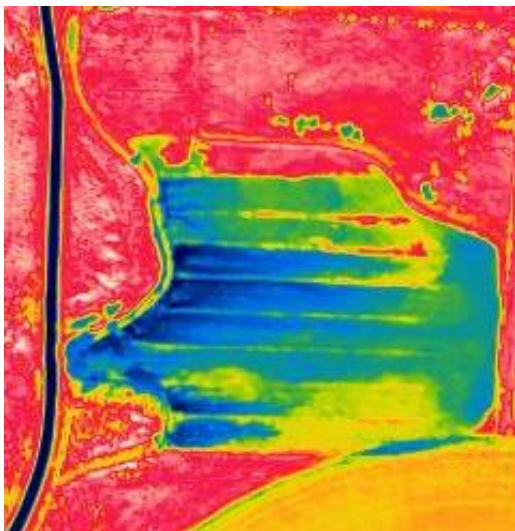

True Color

Near Infrared

Thermal Infrared

Source: IRZ Archives

Echo Meadows
Aerial Image - 2008 Recharge Field 6
Figure 21b

Umatilla Basin Recharge Project