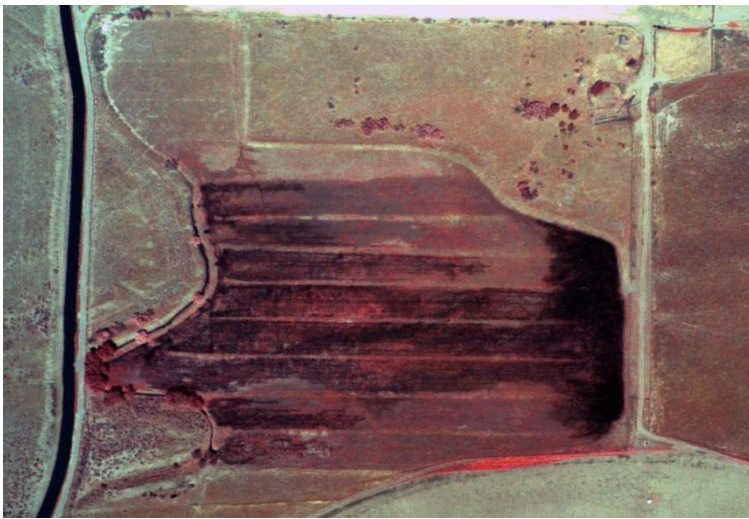

True Color

Near Infrared

Thermal Infrared

Source: IRZ Archives

Echo Meadows
Aerial Image - 2008 Recharge Field 6
Figure 21b

Umatilla Basin Recharge Project